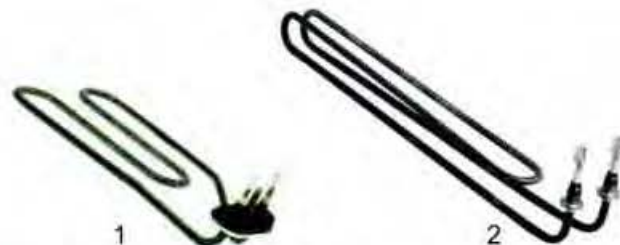

## Relays

1

2

Item	Order	Description	Model	OEM
1	380139	2 pole changeover, 230V AC	universal	32V2950
2	380403	3 pole changeover, 230V AC		32V2940

Item	Order	Description	Model	OEM
1	370017	single, 230V	universal	33D1371 33D1370 33D2310
2	370021	double, 230V AC		33D1641