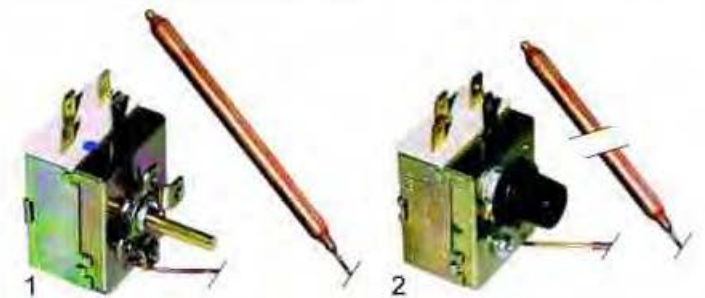

Item	Order	Description	Model	OEM
1	390006	30 - 90°C (boiler)	LF50, LC80, LC100,	32V1910
2	390023	90 - 110° (safety thermostat)	LC130	32Z8830