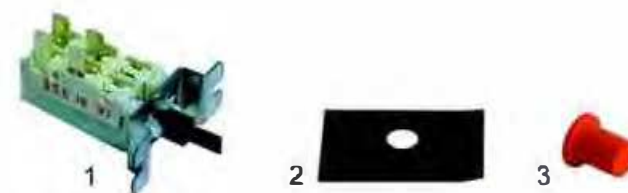

Item	Order	Description	Model	OEM
1	345021	switch	LS540, LS541, LS720, LS860, LS1080, LS360, LS365	045163, 046348
2	504735	gasket		046298
3	345744	push button		046293