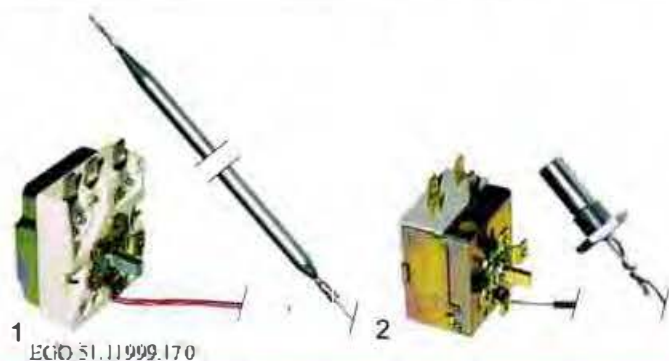

Item	Order	Description	Model	OEM
1	390003	30 - 90 °C (boiler)	LTB11, LTB12	069422
2	390005	(-) 85 °C (ink)	LTB22	069423