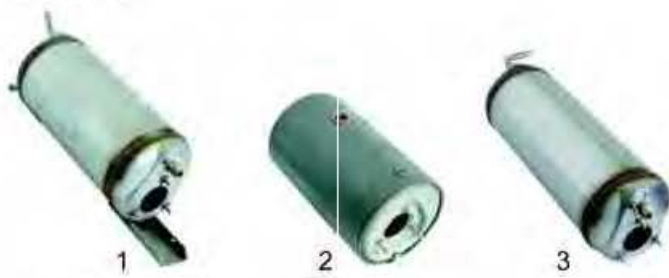

Boilers

Item	Order	Description	Model	OEM
1	504739	boiler	LF11, LN2	049053
2	504740	boiler	LTB11, LTB12, LTB22	069453
3	504741	boiler	LS30, LS365	046294