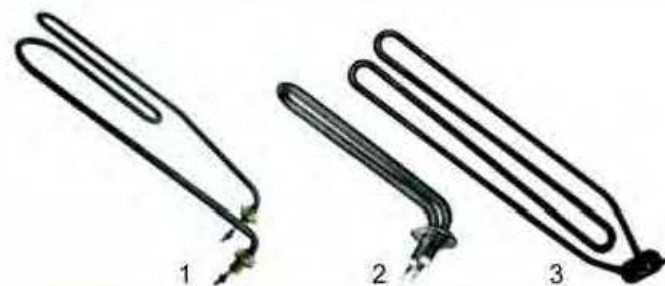

Heating elements

Tank heating elements

Item	Order	Description	Model	OEM
1	415010	2000W, 230V	LTB11, LTB12, LTB22	069437, 069671
2	415272	800W, 230V	LB1, LB2	049059
3	415070	2200W, 230V	LS6, LS7, LS8, LS10, LS12, LS32, LS33, LS61 - LS64	048228, 048924
3	416133	2000W, 230V	LS5	049954