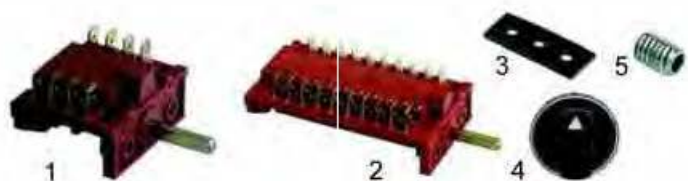

Item	Order	Description	Model	OEM
1	301087	rotary switch		047498
2	301180	rotary switch		047570
3	504732	gasket	LS510, LS520, LS521	046360
4	110910	knob		047842
5	504733	grub screw		047846