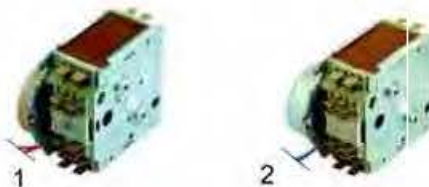

Item	Order	Description	Model	OEM
1	360280	230V	LS720	046621
2	360281	230V	LS860	046733