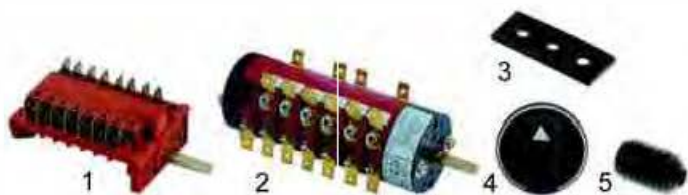

Item	Order	Description	Model	OEM
1	301181	rotary switch	LS360	047360
2	301182	rotary switch	LS365	046649
3	504732	gasket		046360
4	110911	knob	LS360, LS365	046356 Z
5	504734	grub screw		04628