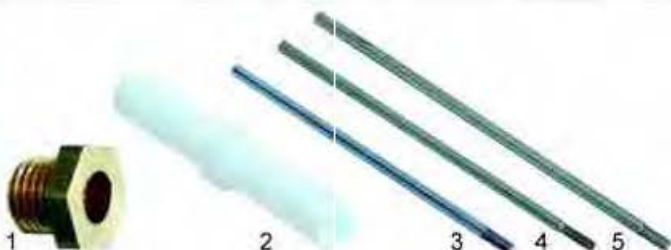

Item	Order	Description	Model	OEM
1	400882	screw connection		R345058
2	400883	insulator		R345059
3	400884	electrode, 106	HMM- / , HME- /	R345060
4	400885	electrode, 116	HMP- /	R345063
5	400886	electrode, 131		R345064