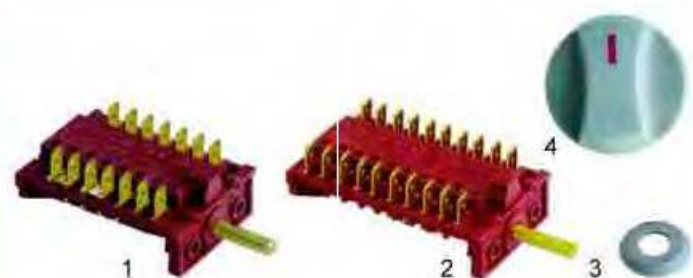

Item	Order	Description	Model	OEM
1	345683	selector switch	HME- /	R663025
2	345684	circuit and speed switch	HMP- /	R63026
3	691074	gasket	HMP- /	R663046
4	113005	knob		R663062