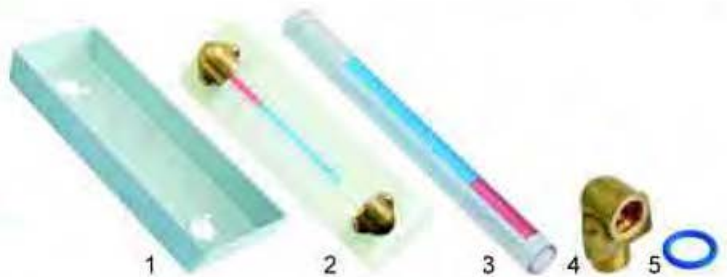

Item	Order	Description	Model	OEM
1	691070	cover for inspection glasses		S292600 S042647N
2	691031	inspection glass/complete	universal	S082100
3	691071	inspection glass		S042102
4	691072	glass holder		S042101
5	691010	gasket		Q307069