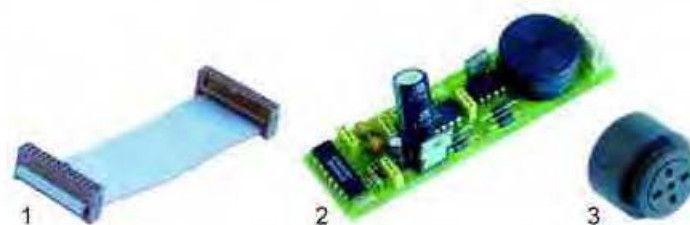

Item	Order	Description	Model	OEM
1	400878	ribbon cable	HME- / HMP- /	R663102
2	400879	alarm p.c.b.	HCG- /	R723033
3	350067	buzzer	HMG- /	R693067