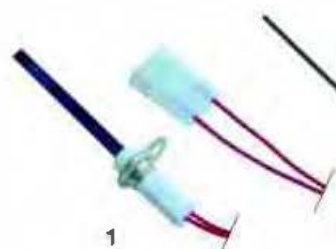

Item	Order	Description	Model	OEM
1	100757	hot electrode		R725005
2	100758	monitoring electrode	6/11, 10/11, 10/21, 2-10/11	R725014
3	100759	monitoring electrode	20/11	1115059 1135705