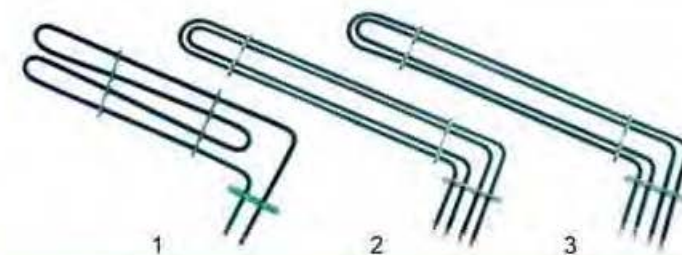

Item	Order	Description	Model	OEM
1	416634	1500W/230V	HMM-6/11, HME- 7/11, HMP-6/11, HMI-6/11	R663016
2	416620	2 x 1500W/230V	HMM-10/11, HME-10/11, HMP-10/11, HMI-10/11	R673002
2	416019	2 x 2000W/230V	HMM-10/11, 10/21 - 20/21 HME-10/11, 10/21 - 20/21 HMP-10/11, 10/21 - 20/21 HMI-10/11, 10/21 - 20/21	R683000
3	416621	2 x 2000W/230V	HMM-20/11, HME-20/11, HMP-20/11	R093002