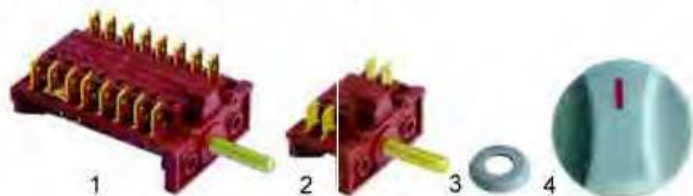

Components (electric)

Item	Order	Description	Model	OEM
1	345681	selector switch	HMM- /	R743002
2	345686	circuit switch	HMM- /	R753000
3	691074	gasket	HCCG- /	R663046
4	113005	knob	HMG- /	R663062