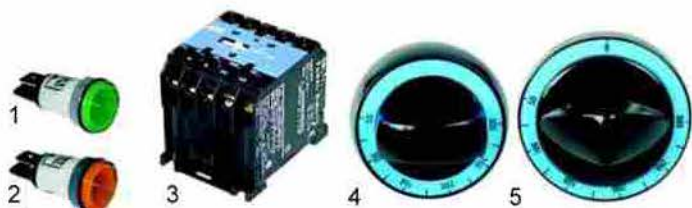

Item	Order	Description	Model	OEM
1	359049	signal lamp (green)	70/70 BRE,	66300000
2	359050	signal lamp (yellow)	90/80 BRE, 90/120 BRE	66300100
3	380213	contactor		66106600
4	110686	knob, 72mm	70 series	61201900
5	110687	knob, 82mm	90 series	91200500