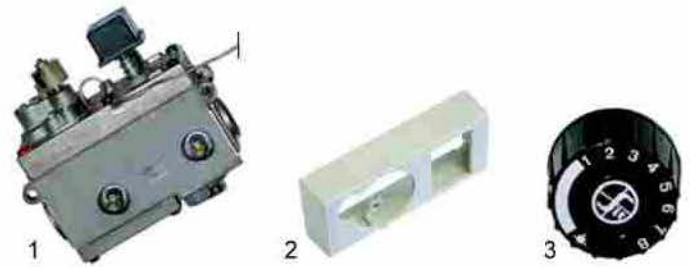

Item	Order	Description	Model	OEM
1	101135	Minisit controller		67101800
2	101137	cover	65/_FRG	67100500
3	110068	knob		67100600