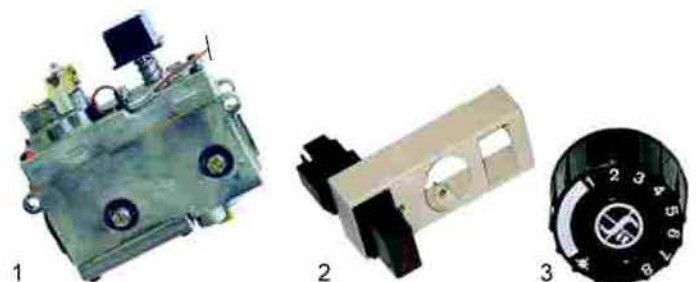

Item	Order	Description	Model	OEM
1	101678	Minisit controller	70/_FRG,	67102500
2	101136	cover with piezoelectric igniter	90/_FRG,	-
3	110068	knob	110/_FRG	67100600