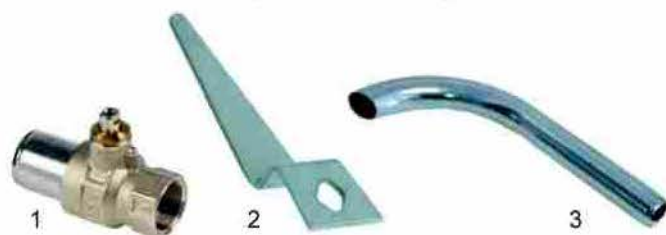

Pasta cookers (mechanical)

Item	Order	Description	Model	OEM
1	540776	drain tap, 3/4"		67800100
2	693082	lever	60/_CPE	62302700
3	540777	drain pipe		63100000