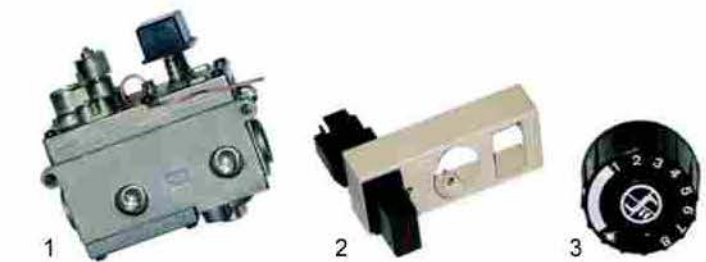

Item	Order	Description	Model	OEM
1	101132	Minisit controller		67102900
2	101136	cover with piezoelectric igniter	70/70 BRG 90/80 BRG	
3	110068	knob	90/120 BRG	67106600