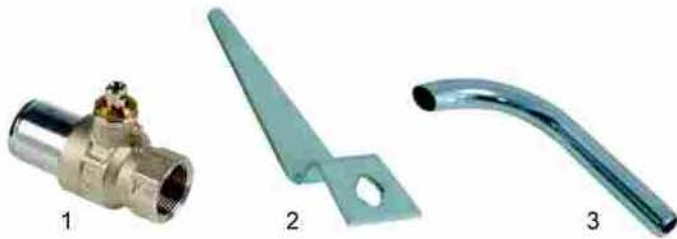

Bains-marie (mechanical)

Item	Order	Description	Model	OEM
1	540776	drain tap		67800100
2	693082	lever	universal	62302700
3	540777	drain pipe		63100000