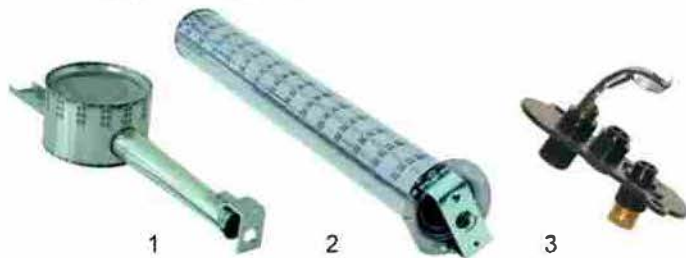

Boiling pans (gas)

Item	Order	Description	Model	OEM
1	105168	burner	70/70 PGI	67209000
2	105160	burner	90/80 PG	67207200
3	100050	pilot burner	70/70 PGI, 90/80 PG	67201300 67201700