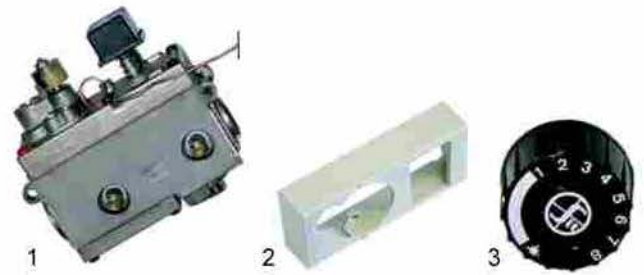

Item	Order	Description	Model	OEM
1	101135	Minisit controller		67100400
2	101137	cover	60/_FRG	67100500
3	110068	knob		67100600