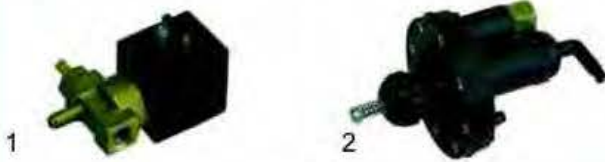

Dosing pumps

Item	Order	Description	Model	OEM
1	361036	rinse aid/24V	MR_, MRS_, MRC_, E_, ES_, EC_, K_	23100002 306
1	361019	rinse aid/230V		23100001 311
2	361033	rinse aid diaphragm	SQ780, SQ885, SQ42 -SQ60, SQ120 - 240	00011310 00011309