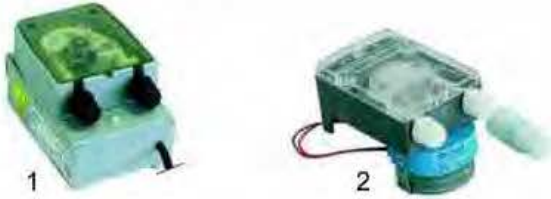

Item	Order	Description	Model	OEM
1	361215	detergent	BD_, D_, SQ_	20155100
2	361419	detergent, included accessories		00 20401