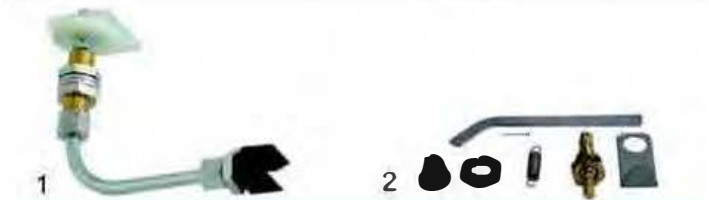

Item	Order	Description	Model	OEM
1	511892	micro switch kit	SQ885	00011115
2	511101	micro switch kit	MRS400, LS400	640