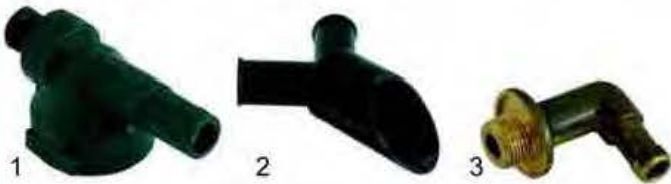

Various

Item	Order	Description	Model	OEM
1	511817	T-fitting boiler		00010502
2	511818	Y-piece wash		00206914
3	511819	hose connector		00003580

Item	Order	Description	Model	OEM
1	511124	back flow restrictor		23180200