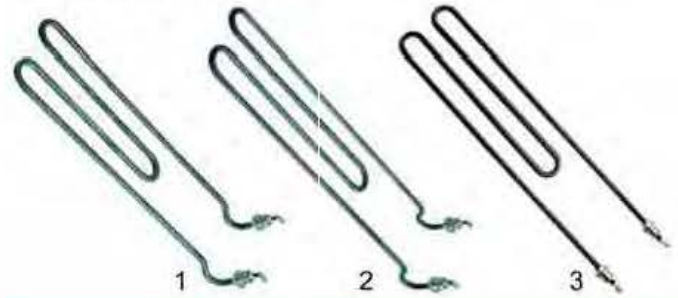

Heating elements

Tank heating elements

Item	Order	Description	Model	OEM
1	416281	2000 W/230V	BD_, D30/40	00203091
2	416282	3000 W/230V	D80, C44, C66	00018070
3	415176	2700 W/230V	SQ42 - SQ60	00203089