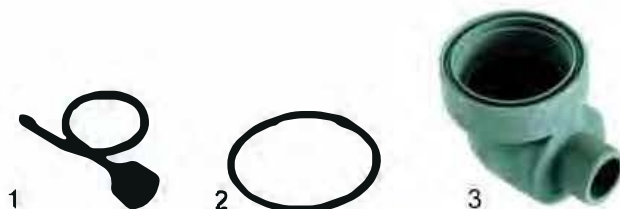

Item	Order	Description	Model	OEM
1	511829	extension		0013716
2	511828	gasket	BD11, BD15	000140018
3	511830	inlet elbow		00211035