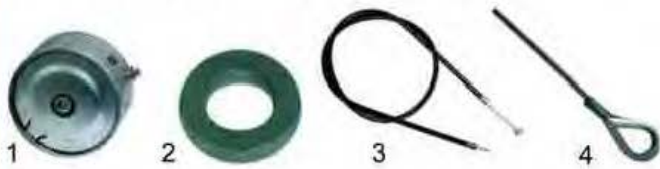

Hood components

Abb.	Order	Description	Model	OEM
1	511116	hood spring left		00002301/230A
2	511127	hood spring right	MRC800, MRC1100,	00002300/230
3	511118	foot actuation cable	MRC1400	00002350/235
4	511152	wire		00002370/237