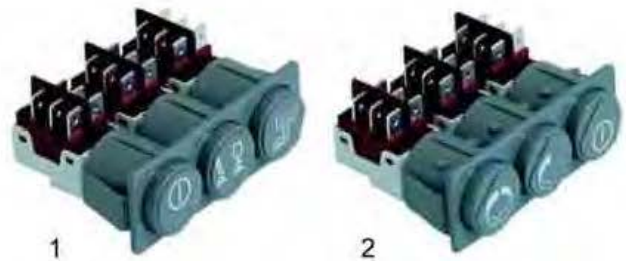

Electrical components

Switches

Item	Order	Description	Model	OEM
1	345944	switch block		28160028
2	345952	push button 2-pole (cool rinse)	BD_, D31	28160044
3	345951	push button 2-pole (drain pump)		28160043