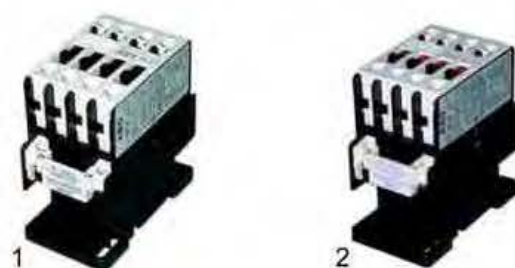

Item	Order	Description	Model	OEM
1	380245	3-NO 10"/230V	D40, D80, C44, E66, SQ42 - 60, MR_, MRC_, E_, EC_	25130028 628
2	380262	3-NO 10"/230V (AC1/32A)	MR_, MRC_, E_, EC_	25130026 627

Item	Order	Description	Model	OEM
1	380164	drain/detergent timer	BD_, D40, D80	26120005