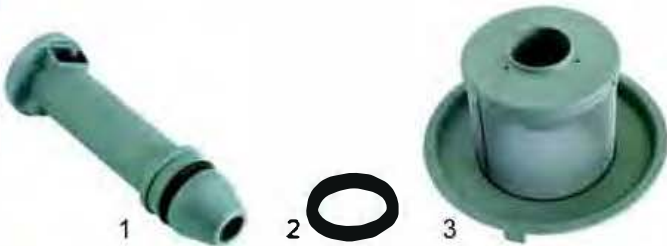

Item	Order	Description	Model	OEM
1	511844	drain plug	C44, C66	00018271
2	511834	gasket		06160041
3	511845	filter		00018301