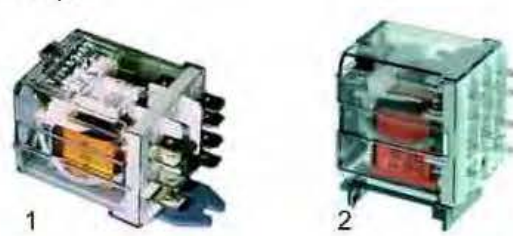

Relays

Item	Order	Description	Model	OEM
1	380139	230V, 2-pole changeover switch	BD_, D_	25130100
2	380629	24V, 3-pole changeover switch	LP	25240004